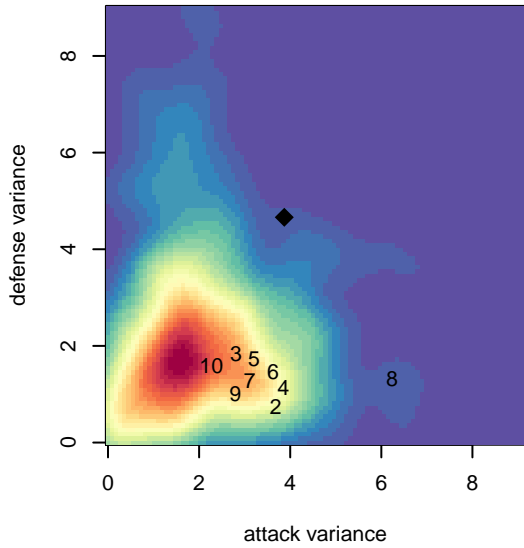

WPFC White B04

Washington Premier FC
 Tacoma, WA
 B04 total strength=1104
 attack=4.77 defense=1.72
 fall league = RCL B04 Div 3

alt names used:
 WPFC B04 White
 WPFC B04 White
 WPFC B04 White B
 WPFC B04WHITE (WA)
 WPFC B04 White
 WPFC B04 White B

WPFC White B04
 Dots are actual minus expected GF (blue circles) and GA (red triangles).
 Blue line is smoothed change in attack strength. Red is smoothed change in defense strength.

**attack and defense variance (black dot)
relative to other teams
and top 10 in region**