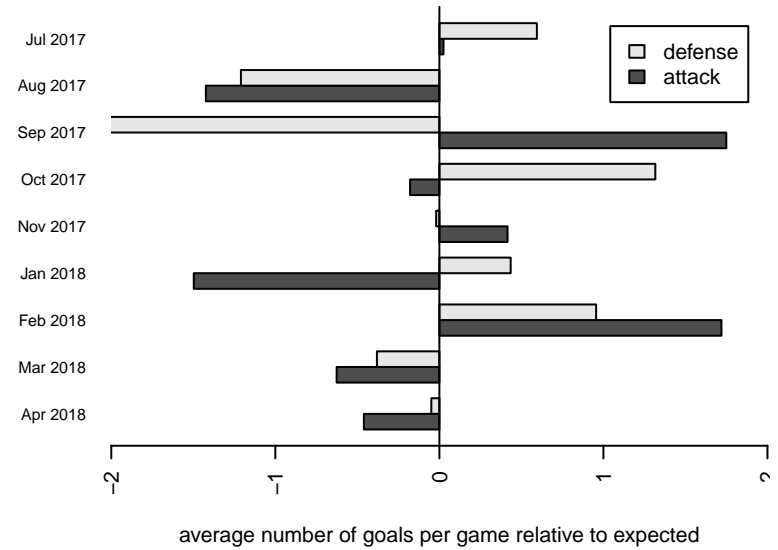

Performance relative to 13 month average