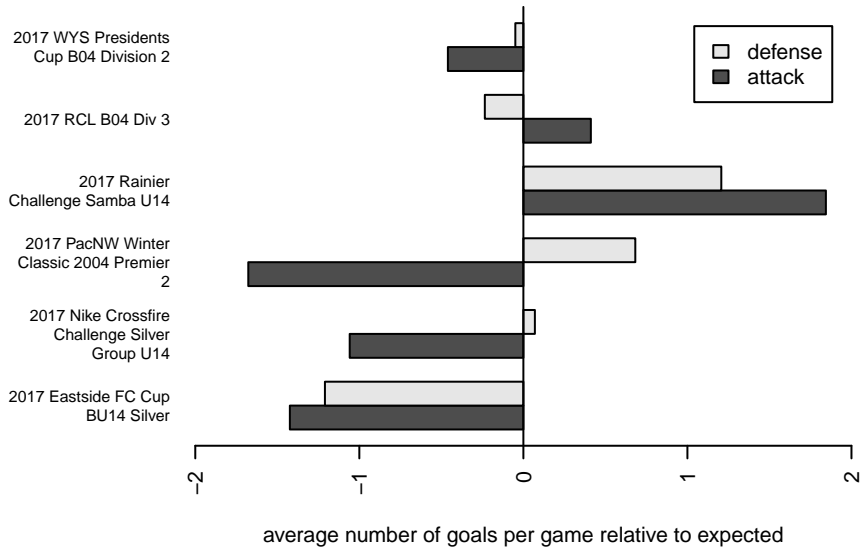

Performance relative to 13 month average