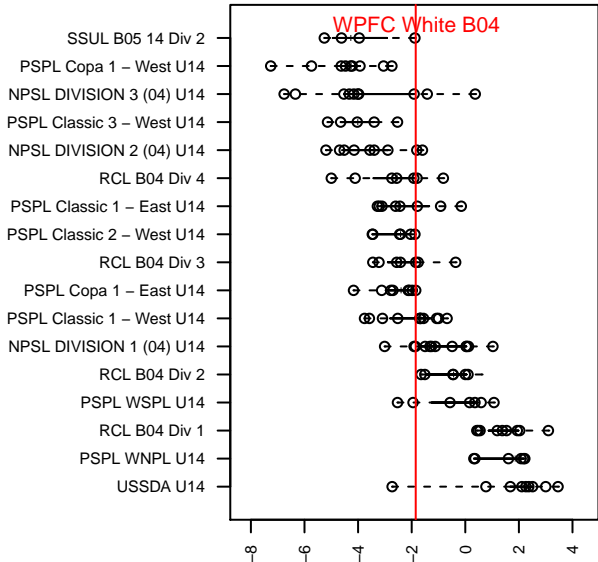

**attack and defense rating
relative to others at age
and all opponents in last 13 months**