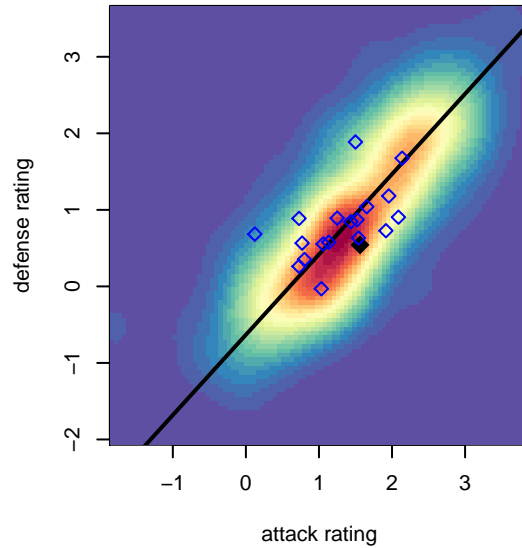

**attack and defense rating
relative to others at age
and all opponents in last 13 months**