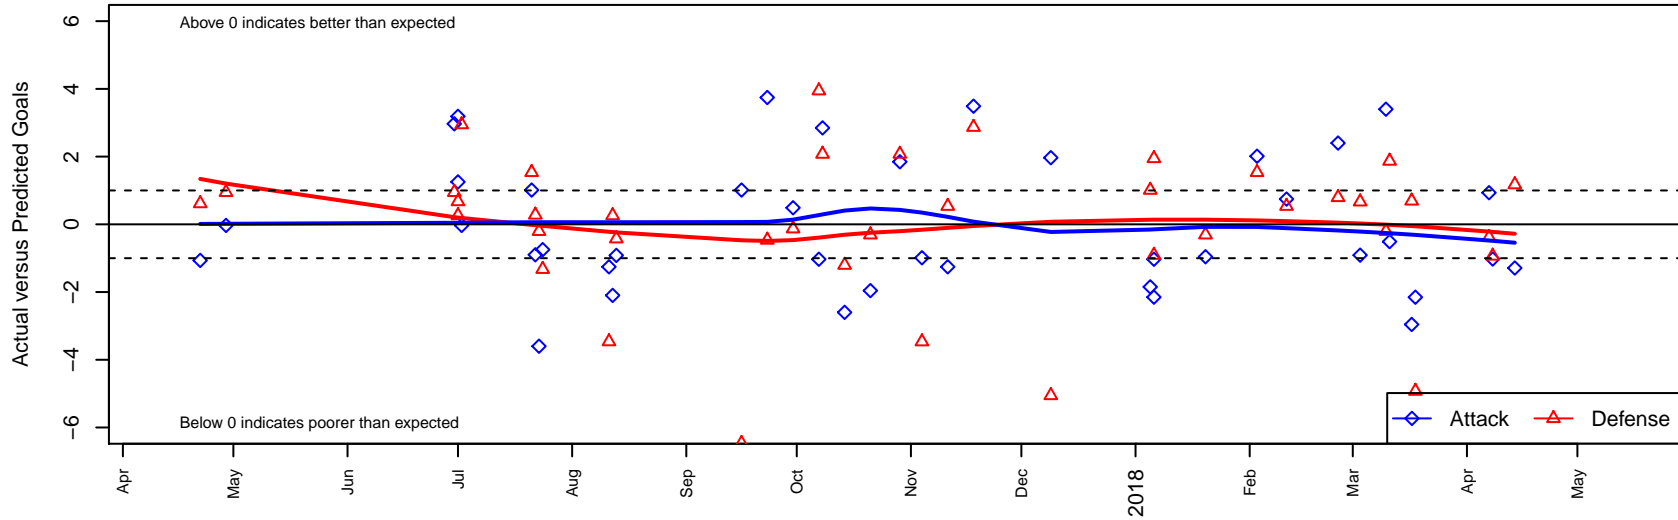

WPFC White B04

Washington Premier FC
 Tacoma, WA
 B04 total strength=1104
 attack=4.77 defense=1.72
 fall league = RCL B04 Div 3

alt names used:
 WPFC B04 White
 WPFC B04 White
 WPFC B04 White B
 WPFC B04WHITE (WA)
 WPFC B04 White
 WPFC B04 White B

WPFC White B04
 Dots are actual minus expected GF (blue circles) and GA (red triangles).
 Blue line is smoothed change in attack strength. Red is smoothed change in defense strength.

**attack and defense variance (black dot)
relative to other teams
and top 10 in region**